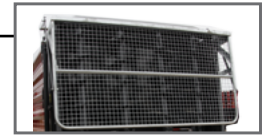

# N280 tandem manure spreader – 6T, 8T and 10T

TYPE	CAPACITY	BODY CAPACITY	GROSS COMBINED WEIGHT	TRACTOR POWER OUTPUT
N280	6000 kg	8.1 m <sup>3</sup>	9050 kg	Min. 70 hp
N280/1	8000 kg	8.95 m <sup>3</sup>	11200 kg	Min. 78 hp
N280/2	10000 kg	10.9 m <sup>3</sup>	13600 kg	Min. 80 hp

Wooden floor resistant to damage through contact with manure.

Ladder for easy and secure inspection of the loading process.

Openable and removable side walls for easier loading and extended scope of farm applications.

Adapter shield lifted automatically when the back wall (gate) is raised.

Vertical four-drum adapter with a forward incline.

Screwed-on replaceable teeth made from high-grade steel

Lighting.

Galvanised lower frame.